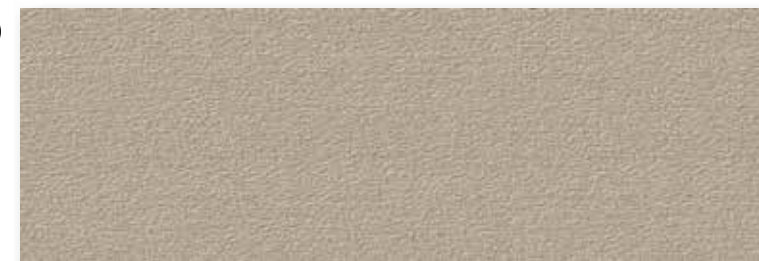

MAHE BEIGE
V1440000 - 100139150
33.3x100 cm (x9.2 mm) 13"x39 1/2"
Monoporosa Wall tile
V1
G271
Butech: Junta Colorstuk Beige ✓